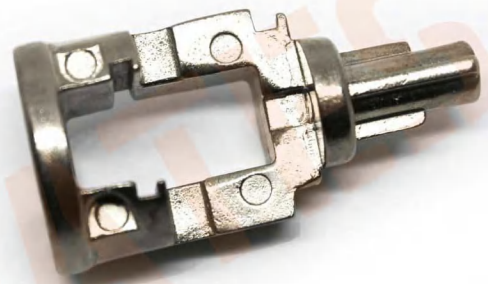

MK6846

COLUMN PART STICK FOR
BMW DOOR LOCK TYPE 1

MK6847

COLUMN PART STICK
FOR RANGE ROVER
DOOR LOCK

MK6855

COLUMN PART STICK
LONG FINGER FOR
BMW DOOR LOCK

MK6854

COLUMN PART STICK
SHORT FINGER FOR
BMW DOOR LOCK

MK6850

COLUMN PART STICK
FOR CHEVROLET
SWITCH CONTACT

MK6848

COLUMN PART STICK
FOR BMW DOOR LOCK
TYPE 2

MK6849

COLUMN PART STICK FOR
BMW DOOR LOCK TYPE 3

MK6851

COLUMN PART STICK FOR
BMW SWITCH CONTACT
TYPE 1

MK6852

COLUMN PART STICK FOR
BMW SWITCH CONTACT
TYPE 2

MK6853

COLUMN PART STICK FOR
BMW SWITCH CONTACT
TYPE 3

MK6857

COLUMN PART STICK FOR
BMW DOOR LOCK TYPE 4

MK6858

COLUMN PART STICK FOR
OLD MERCEDES BENZ
SWITCH CONTACT

MK6859

COLUMN PART STICK FOR
MERCEDES C202
SWITCH CONTACT

MK6861

COLUMN PART STICK FOR
IGNITION SWITCH
CONTACT BMW

MK6862

COLUMN PART STICK
FOR SWITCH CONTACT
BMW

MK6866

COLUMN PART STICK
FOR TOYOTA 2054