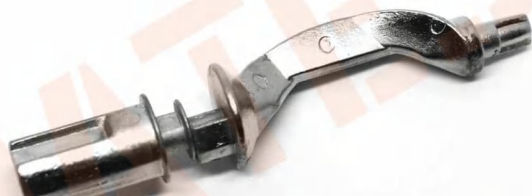

LOCK & PARTS

**PARTS OF LOCK SET
THERE ARE THREE TYPES OF THEM:**

**COLUMN PART
DOOR LOCK PART
SPRING PART**

COLUMN PART

MK6878

COLUMN PART STICK
FOR GRAND CHEROKEE

MK6845

COLUMN PART STICK FOR
BMW E90 DOOR LOCK

MK6846

COLUMN PART STICK FOR
BMW DOOR LOCK TYPE 1

MK6847

COLUMN PART STICK
FOR RANGE ROVER
DOOR LOCK

MK6855

COLUMN PART STICK
LONG FINGER FOR
BMW DOOR LOCK

MK6854

COLUMN PART STICK
SHORT FINGER FOR
BMW DOOR LOCK

MK6850

COLUMN PART STICK
FOR CHEVROLET
SWITCH CONTACT

MK6848

COLUMN PART STICK
FOR BMW DOOR LOCK
TYPE 2

MK6849

COLUMN PART STICK FOR
BMW DOOR LOCK TYPE 3

MK6851

COLUMN PART STICK FOR
BMW SWITCH CONTACT
TYPE 1

MK6852

COLUMN PART STICK FOR
BMW SWITCH CONTACT
TYPE 2

MK6853

COLUMN PART STICK FOR
BMW SWITCH CONTACT
TYPE 3

MK6857

COLUMN PART STICK FOR
BMW DOOR LOCK TYPE 4

MK6858

COLUMN PART STICK FOR
OLD MERCEDES BENZ
SWITCH CONTACT