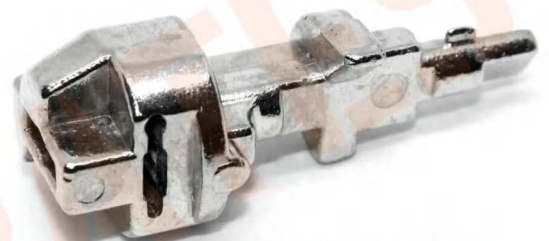

MK6846

COLUMN PART STICK FOR
BMW DOOR LOCK TYPE 1

MK6847

COLUMN PART STICK
FOR RANGE ROVER
DOOR LOCK

MK6855

COLUMN PART STICK
LONG FINGER FOR
BMW DOOR LOCK

MK6854

COLUMN PART STICK
SHORT FINGER FOR
BMW DOOR LOCK

MK6859

COLUMN PART STICK FOR
MERCEDES C202
SWITCH CONTACT

MK6861

COLUMN PART STICK FOR
IGNITION SWITCH
CONTACT BMW

MK6862

COLUMN PART STICK
FOR SWITCH CONTACT
BMW

MK6866

COLUMN PART STICK
FOR TOYOTA 2054

MK6867

COLUMN PART STICK FOR
TOYOTA PRADO 2057 A

MK6868

COLUMN PART STICK
FOR TOYOTA 2061

MK6869

COLUMN PART STICK
FOR TOYOTA 7850

MK6870

COLUMN PART STICK
FOR TOYOTA RAV4 7615

MK6871

COLUMN PART STICK
FOR TOYOTA 7853

MK6872

COLUMN PART STICK
FOR TOYOTA 2060

MK6873

COLUMN PART STICK
FOR TOYOTA 898 AVALON

MK6874

COLUMN PART STICK
FOR TOYOTA 7566