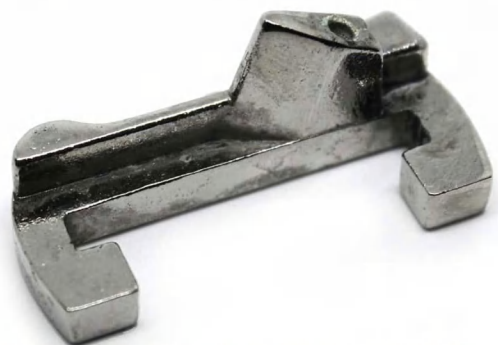

LOCK & PARTS

**PARTS OF LOCK SET
THERE ARE THREE TYPES OF THEM:**

**COLUMN PART
DOOR LOCK PART
SPRING PART**

COLUMN PART

MK6878

COLUMN PART STICK
FOR GRAND CHEROKEE

MK6845

COLUMN PART STICK FOR
BMW E90 DOOR LOCK

MK6846

COLUMN PART STICK FOR
BMW DOOR LOCK TYPE 1

MK6847

COLUMN PART STICK
FOR RANGE ROVER
DOOR LOCK

MK6855

COLUMN PART STICK
LONG FINGER FOR
BMW DOOR LOCK

MK6854

COLUMN PART STICK
SHORT FINGER FOR
BMW DOOR LOCK

MK6850

COLUMN PART STICK
FOR CHEVROLET
SWITCH CONTACT

MK6848

COLUMN PART STICK
FOR BMW DOOR LOCK
TYPE 2

MK6849

COLUMN PART STICK FOR
BMW DOOR LOCK TYPE 3

MK6851

COLUMN PART STICK FOR
BMW SWITCH CONTACT
TYPE 1

MK6852

COLUMN PART STICK FOR
BMW SWITCH CONTACT
TYPE 2

MK6853

COLUMN PART STICK FOR
BMW SWITCH CONTACT
TYPE 3

MK6857

COLUMN PART STICK FOR
BMW DOOR LOCK TYPE 4

MK6858

COLUMN PART STICK FOR
OLD MERCEDES BENZ
SWITCH CONTACT