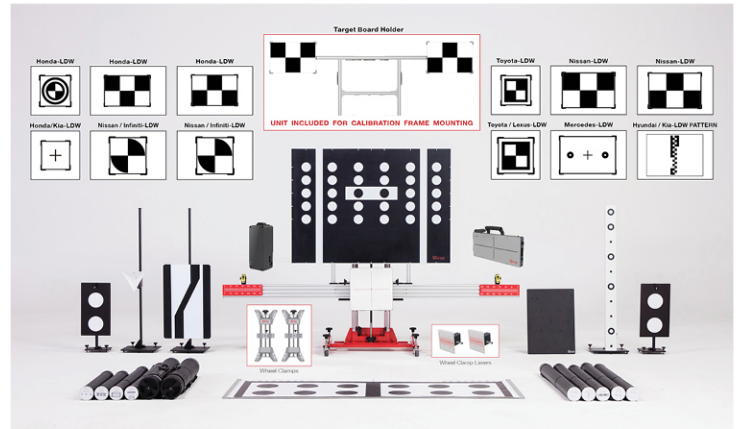

COMPLETE CALIBRATION PACKAGE

AVM - RCW - BSD - NV Calibration - Part #ADASCOMPLETE